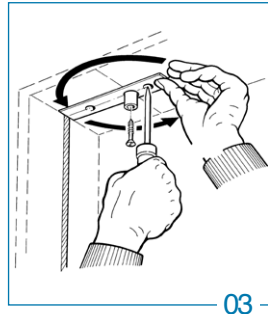

TECHNOLOGICAL PRODUCTS
FOR GLASS ARCHITECTURE

speedy

MADE IN ITALY

M25

Installation instructions/Instrucciones de instalación Istruzioni di montaggio

01

02

03

04

05

06

07

08

09

10

11

12

13

14

15

16

17

18

19

20

21

21