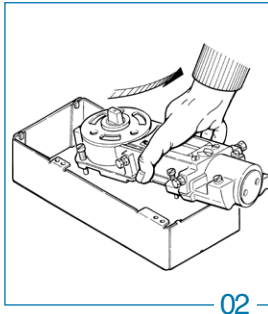

TECHNOLOGICAL PRODUCTS
FOR GLASS ARCHITECTURE

speedy

MADE IN ITALY

M25

Installation instructions/Instrucciones de instalación Istruzioni di montaggio

01

02

03

04

05

06

07

08

09

10

11

12

13

14

15

16

17

18

19

20

21

21