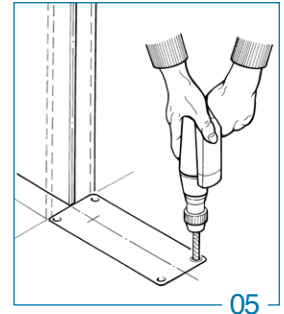

TECHNOLOGICAL PRODUCTS
FOR GLASS ARCHITECTURE

speedy

MADE IN ITALY

M25

Installation instructions/Instrucciones de instalación Istruzioni di montaggio

01

02

03

04

05

06

07

08

09

10

11

12

13

14

15

16

17

18

19

20

21

21