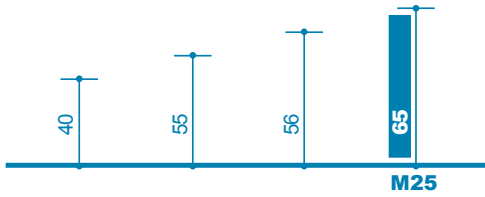

speedy

MADE IN ITALY

M25

TECHNOLOGICAL PRODUCTS
FOR GLASS ARCHITECTURE