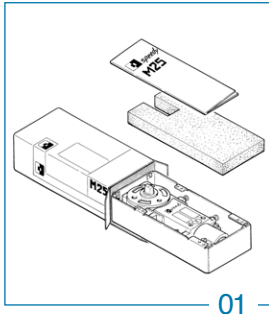

TECHNOLOGICAL PRODUCTS
FOR GLASS ARCHITECTURE

speedy

MADE IN ITALY

M25

Installation instructions/Instrucciones de instalación Istruzioni di montaggio

01