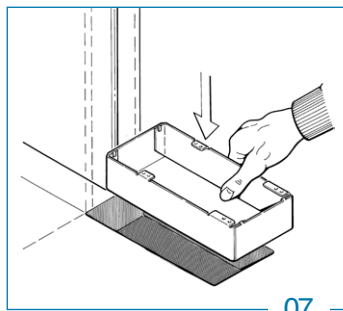

TECHNOLOGICAL PRODUCTS
FOR GLASS ARCHITECTURE

speedy

MADE IN ITALY

M25

Installation instructions/Instrucciones de instalación Istruzioni di montaggio

01

02

03

04

05

06

07

08

09

10

11

12

13

14

15

16

17

18

19

20

21

21